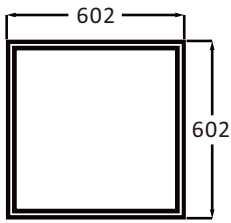

(PL-P) PREMIUM BACKLIT LED PANEL CCT/WATTAGE SELECTABLE DLC 5.1 Premium Version

- Backlit technology, features uniform edge to edge lighting
- Lightweight and slim design
- Fits standard ceiling T-Bar/Grid dimensions
- Available in 2x2, 2x4 and 1x4 dimensions
- CCT Selectable: 3500K, 4000K, 5000K
- 2x2 Wattage Selectable: 25W, 30W, 40W
- 2x4 Wattage Selectable: 30W, 40W, 50W
- 1x4 Wattage Selectable: 25W, 30W, 40W
- 125lm/W luminous efficacy
- Features a durable, UV-resistant PMMA lens
- Seamless aluminum frame featuring double-sided welding technology and SPCC back plate ensures a strong structure and improved heat dissipation
- Integrated junction box for quick installation
- Available ceiling mounting kits and drywall recessed mounting kits
- Features premium SMD 2835 LED chips
- L70 rated chip for >50,000hours projected life
- Input voltage 120-347Vac
- 0-10V dimmable driver
- Flicker-free driver as standard
- Damp location rated
- Colour Rendering Index (CRI) 80
- Power factor >0.95
- Voltage frequency 50/60Hz
- Operating temperature -25°C to 40°C
- 5-year warranty

Dimensions for LEDI-PL-22-BL-347V-40D-PPCDN

602*602mm

Quantity Per Package	4pcs
Net Weight	7.80±0.3kg (17.20±0.66Lbs)
Gross Weight	9.10±0.3kg (20.06±0.66Lbs)
Package Dimensions	635mm x 160mm x 635mm (25.28" x 6.69" x 25.47")

Dimensions for LEDI-PL-24-BL-347V-50D-PPCDN

602*1209mm

Quantity Per Package	4pcs
Net Weight	16.60±0.3kg (36.60±0.66Lbs)
Gross Weight	19.10±0.3kg (42.11±0.66Lbs)
Package Dimensions	1242mm x 160mm x 635mm (49.17" x 6.69" x 25.47")

Dimensions for LEDI-PL14-BL-347V-40D-PPCDN

298*1209mm

Quantity Per Package	4pcs
Net Weight	8.30±0.3kg (18.30±0.66Lbs)
Gross Weight	10.20±0.3kg (22.49±0.66Lbs)
Package Dimensions	1242mm x 160mm x 331mm (49.17" x 6.69" x 13.50")