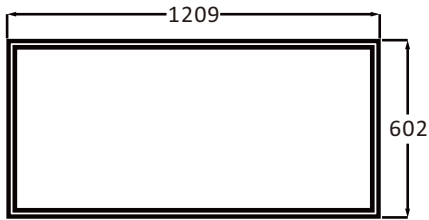

(PL-P) PREMIUM BACKLIT LED PANEL CCT/WATTAGE SELECTABLE DLC 5.1 Premium Version

- Backlit technology, features uniform edge to edge lighting
- Lightweight and slim design
- Fits standard ceiling T-Bar/Grid dimensions
- Available in 2x2, 2x4 and 1x4 dimensions
- CCT Selectable: 3500K, 4000K, 5000K
- 2x2 Wattage Selectable: 25W, 30W, 40W
- 2x4 Wattage Selectable: 30W, 40W, 50W
- 1x4 Wattage Selectable: 25W, 30W, 40W
- 125lm/W luminous efficacy
- Features a durable, UV-resistant PMMA lens
- Seamless aluminum frame featuring double-sided welding technology and SPCC back plate ensures a strong structure and improved heat dissipation
- Integrated junction box for quick installation
- Available ceiling mounting kits and drywall recessed mounting kits
- Features premium SMD 2835 LED chips
- L70 rated chip for >50,000hours projected life
- Input voltage 120-347Vac
- 0-10V dimmable driver
- Flicker-free driver as standard
- Damp location rated
- Colour Rendering Index (CRI) 80
- Power factor >0.95
- Voltage frequency 50/60Hz
- Operating temperature -25°C to 40°C
- 5-year warranty

Dimensions for LEDI-PL-22-BL-347V-40D-PPCDN

602*602mm

Quantity Per Package	4pcs
Net Weight	7.80±0.3kg (17.20±0.66Lbs)
Gross Weight	9.10±0.3kg (20.06±0.66Lbs)
Package Dimensions	635mm x 160mm x 635mm (25.28" x 6.69" x 25.47")

Dimensions for LEDI-PL-24-BL-347V-50D-PPCDN

602*1209mm

Quantity Per Package	4pcs
Net Weight	16.60±0.3kg (36.60±0.66Lbs)
Gross Weight	19.10±0.3kg (42.11±0.66Lbs)
Package Dimensions	1242mm x 160mm x 635mm (49.17" x 6.69" x 25.47")