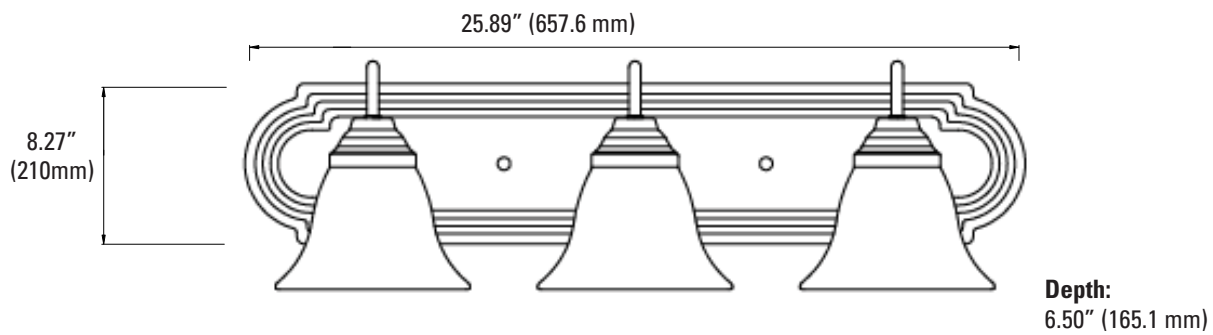

VANITY WALL LIGHT

WALL LUMINAIRES

ORDERING

Watts (W)	Ordering Code	Description	CCT (K)	Lumens (Lm)	Equiv. Wattage (W)	Size	Damp Location	Energy Star
18	7795	LED-FXVWL18/3LAMP/930/NI	3000K	1,650	3 x 40W	26"x8.5"	•	•

DIMENSIONS