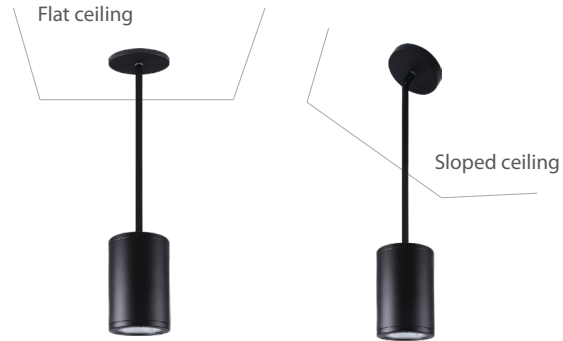

PENDANT LIGHT (PCL)

Project _____
 Schedule _____ Date _____
 Notes _____

DESCRIPTION

naturaLED® Pendant Light (PCL) fixture is a versatile and high performance fixture offering both precision lighting and elegant style and can be used for any new constructions, remodel, or retrofit projects. Adjustable mounting for flat or sloped ceiling, which also includes pendant pole of 12” length or extension to 24” length. This classic cylindrical design with frosted lens allowing a modern look with a warm glow illuminating for both residential or commercial use.

INCLUDED WITH PENDANT

- Mounting Pole

APPLICATIONS

- Architectural Lighting
- Perimeter Lighting
- Commercial Lighting
- Pathway Lighting

WARRANTY

- 5 Year Warranty

Ordering Information		EXAMPLE: LED-FX4PCL18/33/930/BK					
LED	FX	4	PCL	18	33	930	BK
	Category	Diameter	Style	Wattage	Beam Angle	CRI/ Color Temp	Color Finish
LED	FX Fixture	4 4.5-inch	PCL Ceiling Pendant	18 18 Watts	33 33°	9 CRI 90 30 3000K	BK Black

ORDERING

Watts (W)	Ordering Code	Description	Color Temp (K)	Lumens (lm)	Equiv. Wattage (W)	Color	Voltage	Beam Angle	Mount	Wet Location	ES
18	7794	LED-FX4PCL18/33/930/BK	3000K	1,300	100W	Black	120-277	33°	Pendant	•	•

MOUNTING / ACCESSORIES

Mounting Pole (Included)

2 x Mounting pole (12 inch each)

SPECIFICATIONS

Pendant

Weight: 2.65-lbs

Mounting pole x 2

PHOTOMETRICS CHART