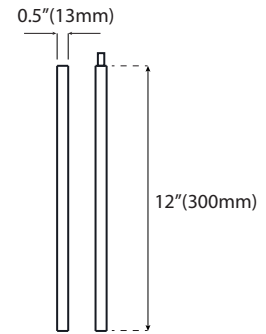

INCLUDED WITH PENDANT

- Mounting Pole

APPLICATIONS

- Architectural Lighting
- Perimeter Lighting
- Commercial Lighting
- Pathway Lighting

WARRANTY

- 5 Year Warranty

Ordering Information		EXAMPLE: LED-FX4PCL18/33/930/BK					
LED	FX	4	PCL	18	33	930	BK
	Category	Diameter	Style	Wattage	Beam Angle	CRI/ Color Temp	Color Finish
LED	FX Fixture	4 4.5-inch	PCL Ceiling Pendant	18 18 Watts	33 33°	9 CRI 90 30 3000K	BK Black

ORDERING

Watts (W)	Ordering Code	Description	Color Temp (K)	Lumens (lm)	Equiv. Wattage (W)	Color	Voltage	Beam Angle	Mount	Wet Location	ES
18	7794	LED-FX4PCL18/33/930/BK	3000K	1,300	100W	Black	120-277	33°	Pendant	•	•

MOUNTING / ACCESSORIES

Mounting Pole (Included)

2 x Mounting pole (12 inch each)

SPECIFICATIONS

Pendant

Weight: 2.65-lbs

Mounting pole x 2

PHOTOMETRICS CHART

Pendant - 18W

Center Beam fc	Beam Width	
	Vertical	Horizontal
5.0ft	11.3 ft	2.8 ft 2.8 ft
10.0ft	28.3 ft	5.5 ft 5.6 ft
15.0ft	12.6 ft	8.3 ft 8.4 ft
20.0ft	7.08 ft	11.1 ft 11.1 ft
25.0ft	4.53 ft	13.8 ft 13.9 ft
30.0ft	3.15 ft	16.6 ft 16.7 ft