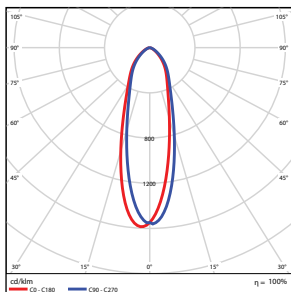

ORDERING

Watts (W)	Ordering Code	Description	Color Temp (K)	Lumens (lm)	Equiv. Wattage (W)	Color	Voltage	Beam Angle	Mount	Wet Location	ES
18	7794	LED-FX4PCL18/33/930/BK	3000K	1,300	100W	Black	120-277	33°	Pendant	•	•

MOUNTING / ACCESSORIES

Mounting Pole (Included)

2 x Mounting pole (12 inch each)

SPECIFICATIONS

Pendant

Weight: 2.65-lbs

Mounting pole x 2

PHOTOMETRICS CHART

Pendant - 18W

Center Beam fc	Beam Width	
	Vertical	Horizontal
5.0ft	11.3 ft	2.8 ft 2.8 ft
10.0ft	28.3 ft	5.5 ft 5.6 ft
15.0ft	12.6 ft	8.3 ft 8.4 ft
20.0ft	7.08 ft	11.1 ft 11.1 ft
25.0ft	4.53 ft	13.8 ft 13.9 ft
30.0ft	3.15 ft	16.6 ft 16.7 ft