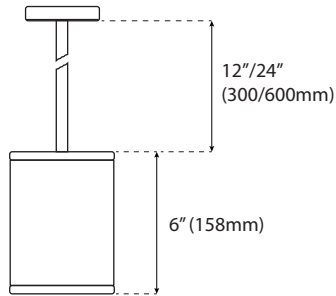

ORDERING

Watts (W)	Ordering Code	Description	Color Temp (K)	Lumens (lm)	Equiv. Wattage (W)	Color	Voltage	Beam Angle	Mount	Wet Location	ES
18	7794	LED-FX4PCL18/33/930/BK	3000K	1,300	100W	Black	120-277	33°	Pendant	•	•

MOUNTING / ACCESSORIES

Mounting Pole (Included)

2 x Mounting pole (12 inch each)

SPECIFICATIONS

Pendant

Weight: 2.65-lbs

Mounting pole x 2

PHOTOMETRICS CHART

Pendant - 18W

Center Beam fc	Beam Width	
	Vertical	Horizontal
5.0ft	11.3 ft	2.8 ft 2.8 ft
10.0ft	28.3 ft	5.5 ft 5.6 ft
15.0ft	12.6 ft	8.3 ft 8.4 ft
20.0ft	7.08 ft	11.1 ft 11.1 ft
25.0ft	4.53 ft	13.8 ft 13.9 ft
30.0ft	3.15 ft	16.6 ft 16.7 ft