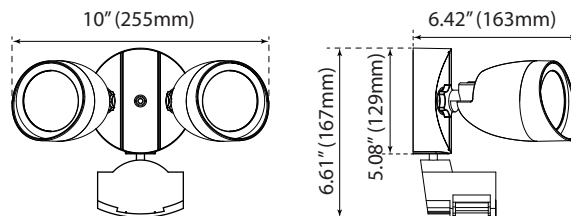

PHOTOMETRICS CHART

Center Beam fc	Beam Width
17.0R	2.17 fc 6.8 ft 10.3 ft
34.0R	0.54 fc 13.6 ft 20.5 ft
51.0R	0.24 fc 20.5 ft 30.8 ft
68.0R	0.14 fc 27.3 ft 41.1 ft
85.0R	0.09 fc 34.1 ft 51.3 ft
102.0R	0.06 fc 40.9 ft 61.6 ft