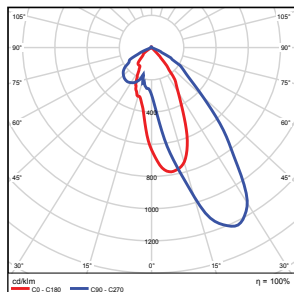

PHOTOMETRICS CHART

Center Beam fc	Beam Width
17.0R	2.17 fc 6.8 ft 10.3 ft
34.0R	0.54 fc 13.6 ft 20.5 ft
51.0R	0.24 fc 20.5 ft 30.8 ft
68.0R	0.14 fc 27.3 ft 41.1 ft
85.0R	0.09 fc 34.1 ft 51.3 ft
102.0R	0.06 fc 40.9 ft 61.6 ft