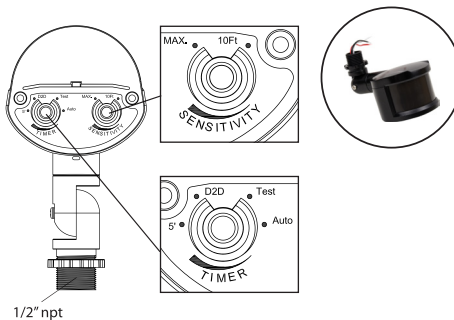

ACCESSORIES

- Motion / Daylight Sensor
  For Security Flood Light

APPLICATIONS

- Security Lighting
- Accent Lighting
- Residential Lighting
- Outdoor Lighting
- Wall Lighting

WARRANTY

- 5 Year Warranty

Ordering Information		EXAMPLE: LED-FXBFD20/830/BK-SEN				
LED	FX	BFD	20	830	BK	SEN
LED	Category FX Fixture	Style BFD Security Flood Light	Wattage 20 20 Watts	CRI/ Color Temp 8 CRI80 30 3000K 50 5000K	Color Finish BK Black WH White	Accessories SEN Sensor