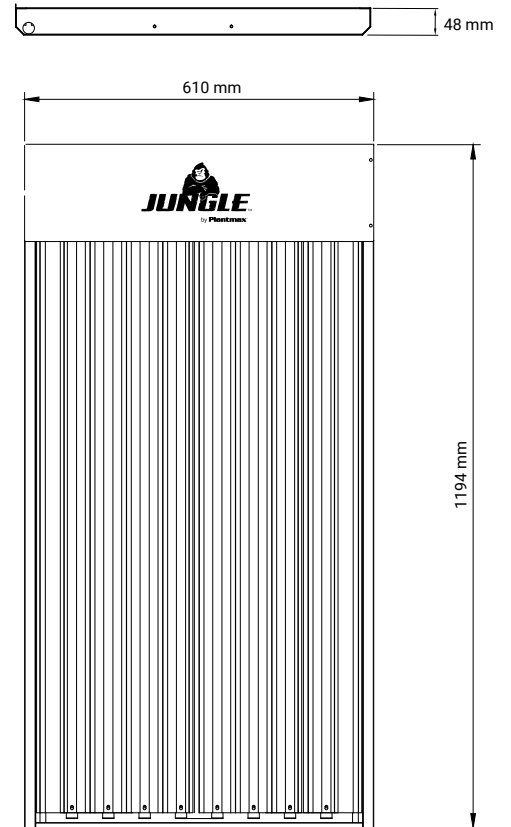

**ADVANCED INDOOR
LED LIGHTING**

SPECIFICATION SHEET

T5 LED 48 FIXTURE

Description: **JUNGLE T5 LED 48 Fixture**

Item Number	JN-LED/T5/48
Number of LED(s)	8
LED Type	Type B, Double-ended
Input Voltage	120 to 77V
Wattage per LED	25W
Total Wattage	200W
CCT	6,500K
Light Output	28,000 Lumens
Rated Diode Lifetime	50,000 hours
Daisy Chain	100°F / 40°C
Operating Temperature	>50,000
Lifetime Rated (Hours)	10
Fixture Weight	17.0 lbs / 7.7 kg
Fixture L x W x H (inches)	47.1 x 26.2 x 1.9 inches
	1196 x 665 x 48 mm
Certification Standard	UL 1993, UL1598C and CE

Max Amperage by Voltage Service (100-277V)

Voltage	120V	208V	240V	277V
Amperage	1.6A	0.96A	0.83A	0.72A

Daisy Chain Connectivity

*Recommended number of parallel connections as follow

- 120V – supports up to 6 fixtures
- 240V – supports up to 9 fixtures
- 277V – supports up to 11 fixtures