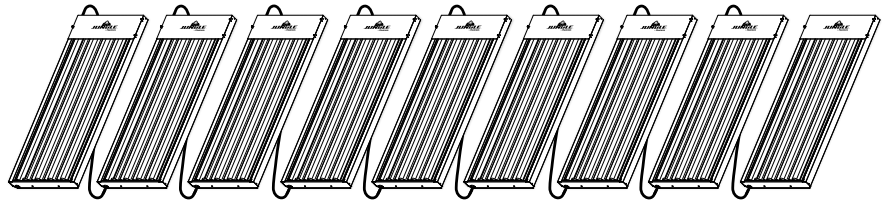

SPECIFICATION SHEET

T5 LED 44 FIXTURE

Description: **JUNGLE T5 LED 44 Fixture**

Item Number	JN-LED/T5/44
Number of LED(s)	4
LED Type	Type B, Double-ended
Input Voltage	120 to 277V
Wattage per LED	25W
Total Wattage	100W
CCT	6,500K
Light Output	14000 Lumens
Rated Diode Lifetime	50,000 hours
Daisy Chain	100°F / 40°C
Operating Temperature	>50,000
Lifetime Rated (Hours)	10
Fixture Weight	13.5 lbs / 6.1 kg
Fixture L x W x H (inches)	47.1 x 13.1 x 1.9 inches
	1196 x 332 x 48 mm
Certification Standard	UL 1993, UL1598C and CE

Max Amperage by Voltage Service (100-277V)

Voltage	120V	208V	240V	277V
Amperage	0.83A	0.48A	0.41A	0.36A

Daisy Chain Connectivity

*Recommended number of parallel connections as follow

- 120V – supports up to 9 fixtures
- 240V – supports up to 19 fixtures
- 277V – supports up to 22 fixtures