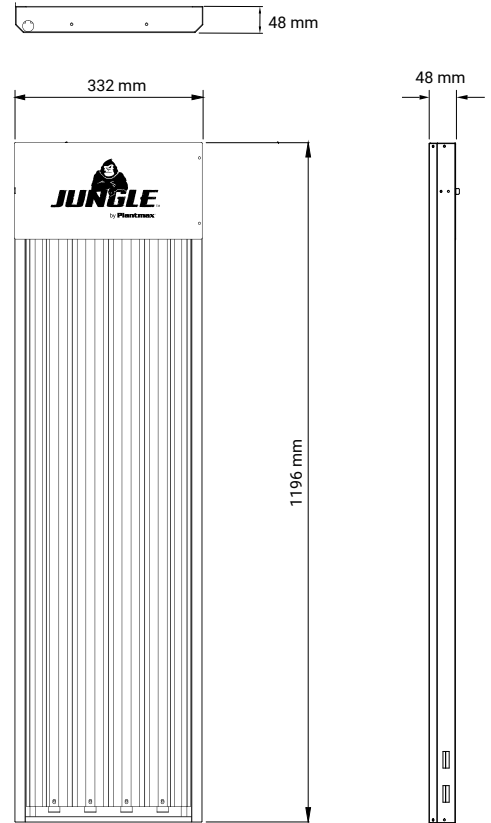

SPECIFICATION SHEET

T5 LED 44 FIXTURE

Description: **JUNGLE T5 LED 44 Fixture**

Item Number	JN-LED/T5/44
Number of LED(s)	4
LED Type	Type B, Double-ended
Input Voltage	120 to 277V
Wattage per LED	25W
Total Wattage	100W
CCT	6,500K
Light Output	14000 Lumens
Rated Diode Lifetime	50,000 hours
Daisy Chain	100°F / 40°C
Operating Temperature	>50,000
Lifetime Rated (Hours)	10
Fixture Weight	13.5 lbs / 6.1 kg
Fixture L x W x H (inches)	47.1 x 13.1 x 1.9 inches
	1196 x 332 x 48 mm
Certification Standard	UL 1993, UL1598C and CE

Max Amperage by Voltage Service (100-277V)

Voltage	120V	208V	240V	277V
Amperage	0.83A	0.48A	0.41A	0.36A

Daisy Chain Connectivity

*Recommended number of parallel connections as follow

- 120V – supports up to 9 fixtures
- 240V – supports up to 19 fixtures
- 277V – supports up to 22 fixtures