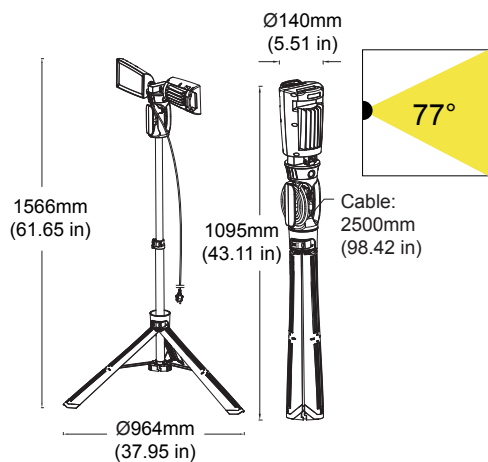

FEATURES

- For wet location
- Quick-fold design for easy transport and storage
- Integrated LEDs, no bulbs to replace
- Swivel light heads rotate vertically 90° and horizontally 330°
- Tripod stand with flip lock
- 8-foot power cord and integrated cord-wrap system
- Weighs only 10 lbs.
- Weatherproof and durable construction
- Adjustable height
- 3 year warranty
- Material: Die Cast Aluminum (93W)
Synthetics (36W)

Watts (W)	Ordering Code	Description	Color Temp (K)	Lumens (lm)	Equiv. Wattage	Adjustable Height	Weight	Wet Location
36	4560	LED36PWL/FR33/850	5000K	3,300	100W	39"~53.5"	6.28-lbs	•
93	4561	LED93PWL/FR70/850	5000K	7,000	250W	43"~61"	10.0-lbs	•

SPECIFICATIONS

36PWL (36 Watt)

Weight: 6.28-lbs

93PWL (93 Watt)

Weight: 10.00-lbs

PACKAGE

Master: 1pc