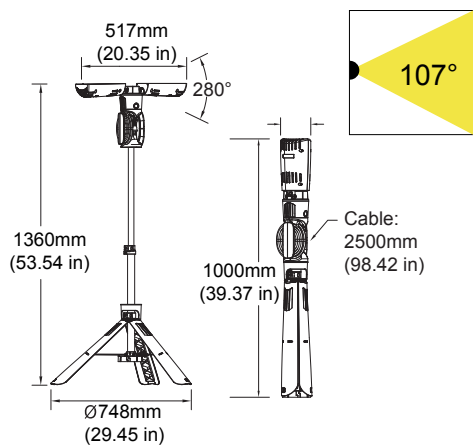

FEATURES

- For wet location
- Quick-fold design for easy transport and storage
- Integrated LEDs, no bulbs to replace
- Swivel light heads rotate vertically 90° and horizontally 330°
- Tripod stand with flip lock
- 8-foot power cord and integrated cord-wrap system
- Weighs only 10 lbs.
- Weatherproof and durable construction
- Adjustable height
- 3 year warranty
- Material: Die Cast Aluminum (93W)
Synthetics (36W)

Ordering Information		EXAMPLE: LED93PWL/FR70/850				
LED	93	PWL	FR	70	8	50
	Wattage	Style	Lens	Lumens	CRI	Color Temp
LED	93 93-Watt	PWL Portable Work Light	FR Frosted	70 7,000-lm	8 CRI 80	50 5000K

ORDERING

Watts (W)	Ordering Code	Description	Color Temp (K)	Lumens (lm)	Equiv. Wattage	Adjustable Height	Weight	Wet Location
36	4560	LED36PWL/FR33/850	5000K	3,300	100W	39"~53.5"	6.28-lbs	•
93	4561	LED93PWL/FR70/850	5000K	7,000	250W	43"~61"	10.0-lbs	•

SPECIFICATIONS

36PWL (36 Watt)

Weight: 6.28-lbs

93PWL (93 Watt)

Weight: 10.00-lbs

PACKAGE

Master: 1pc